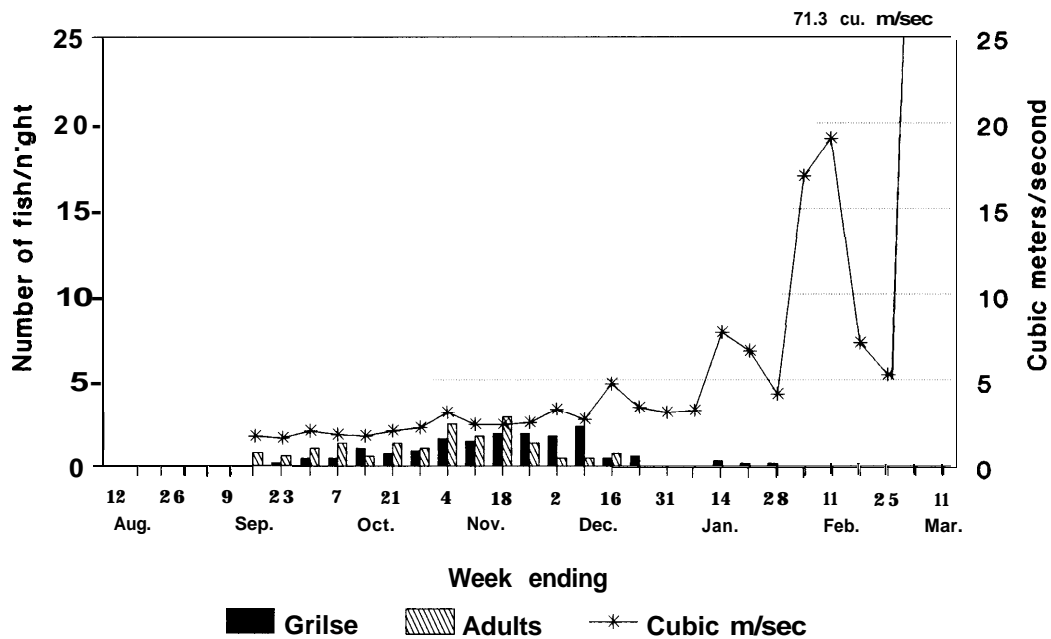

Figure 7. Fall-run chinook salmon run timing, South Fork Trinity River basin, 1984 through 1990.

1986

1987

Figure 7 (continued). Fall-run chinook salmon run timing, South Fork Trinity River basin, 1984 through 1990.

1988

1989

Figure 7 (continued). Fall-run chinook salmon run timing, South Fork Trinity River basin, 1984 through 1990.

1990

Figure 7 (continued). Fall-run chinook salmon run timing, South Fork Trinity River basin, 1984 through 1990.