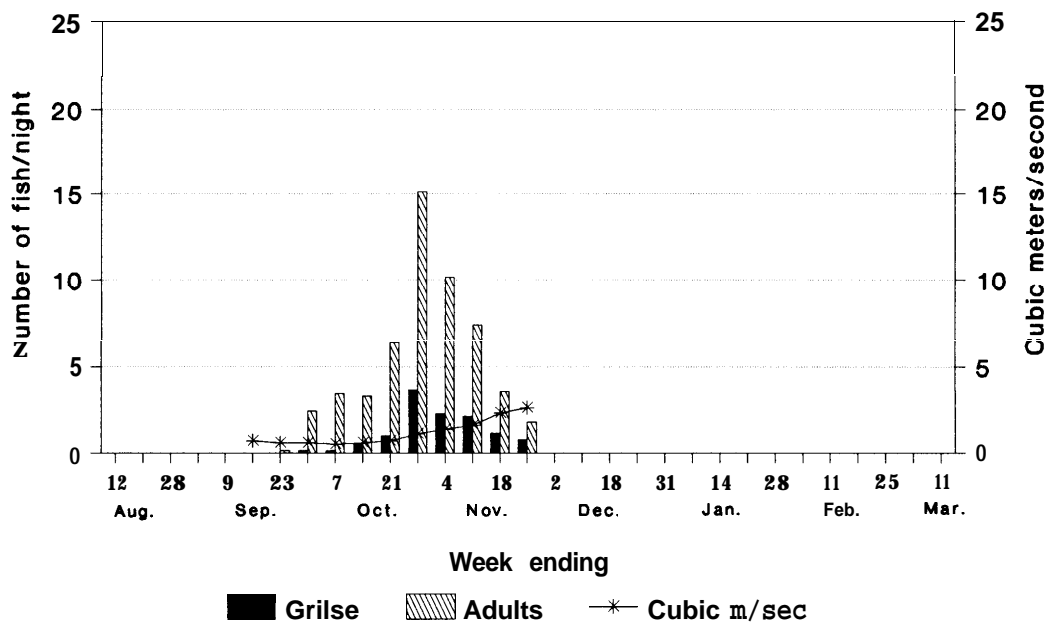

Figure 7. Fall-run chinook salmon run timing, South Fork Trinity River basin, 1984 through 1990.

1986

1987

Figure 7 (continued). Fall-run chinook salmon run timing, South Fork Trinity River basin, 1984 through 1990.

1988

1989

Figure 7 (continued). Fall-run chinook salmon run timing, South Fork Trinity River basin, 1984 through 1990.

1990

Figure 7 (continued). Fall-run chinook salmon run timing, South Fork Trinity River basin, 1984 through 1990.