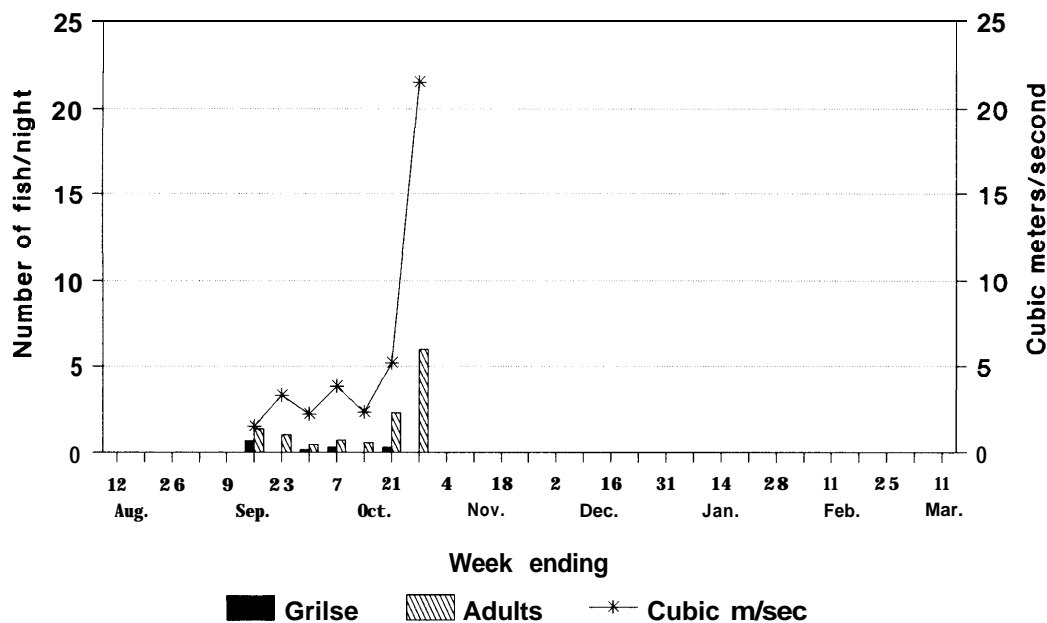

Figure 7. Fall-run chinook salmon run timing, South Fork Trinity River basin, 1984 through 1990.

1986

1987

Figure 7 (continued). Fall-run chinook salmon run timing, South Fork Trinity River basin, 1984 through 1990.

1988

1989

Figure 7 (continued). Fall-run chinook salmon run timing, South Fork Trinity River basin, 1984 through 1990.

1990

Figure 7 (continued). Fall-run chinook salmon run timing, South Fork Trinity River basin, 1984 through 1990.