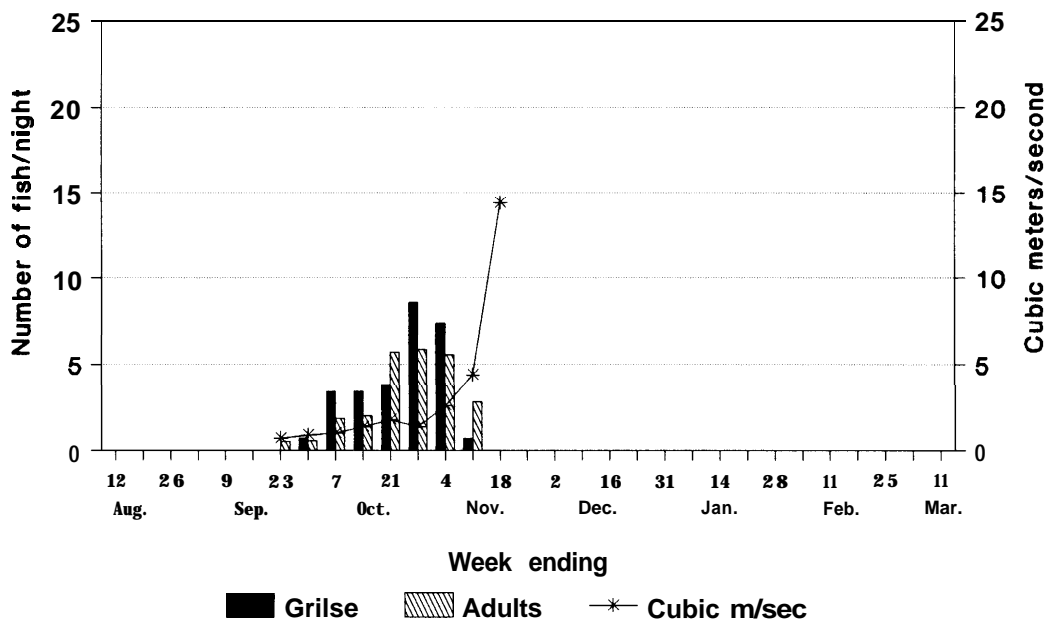

Figure 7. Fall-run chinook salmon run timing, South Fork Trinity River basin, 1984 through 1990.

1986

1987

Figure 7 (continued). Fall-run chinook salmon run timing, South Fork Trinity River basin, 1984 through 1990.

1988

1989

Figure 7 (continued). Fall-run chinook salmon run timing, South Fork Trinity River basin, 1984 through 1990.

1990

Figure 7 (continued). Fall-run chinook salmon run timing, South Fork Trinity River basin, 1984 through 1990.