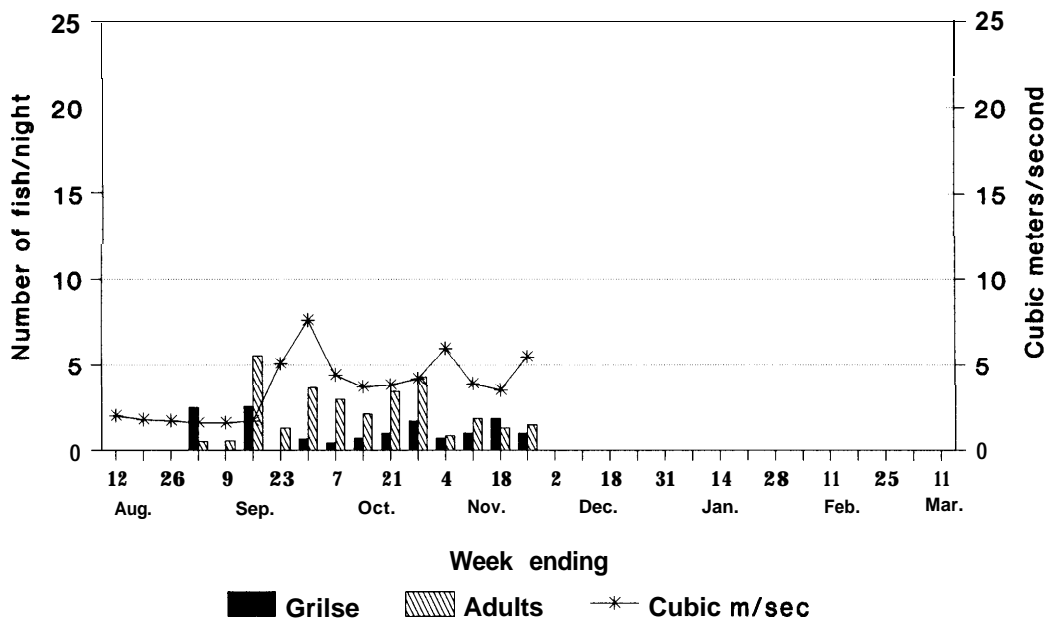

Figure 7. Fall-run chinook salmon run timing, South Fork Trinity River basin, 1984 through 1990.

1986

1987

Figure 7 (continued). Fall-run chinook salmon run timing, South Fork Trinity River basin, 1984 through 1990.

1988

1989

Figure 7 (continued). Fall-run chinook salmon run timing, South Fork Trinity River basin, 1984 through 1990.

1990

Figure 7 (continued). Fall-run chinook salmon run timing, South Fork Trinity River basin, 1984 through 1990.